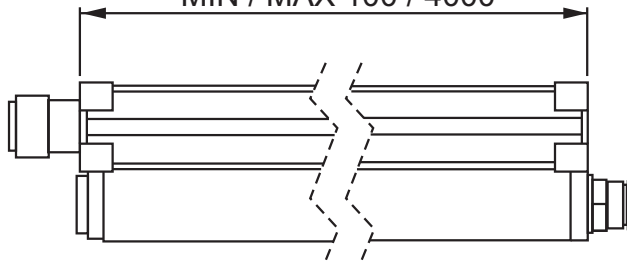

Compressed

MIN / MAX 100 / 4000

Blower